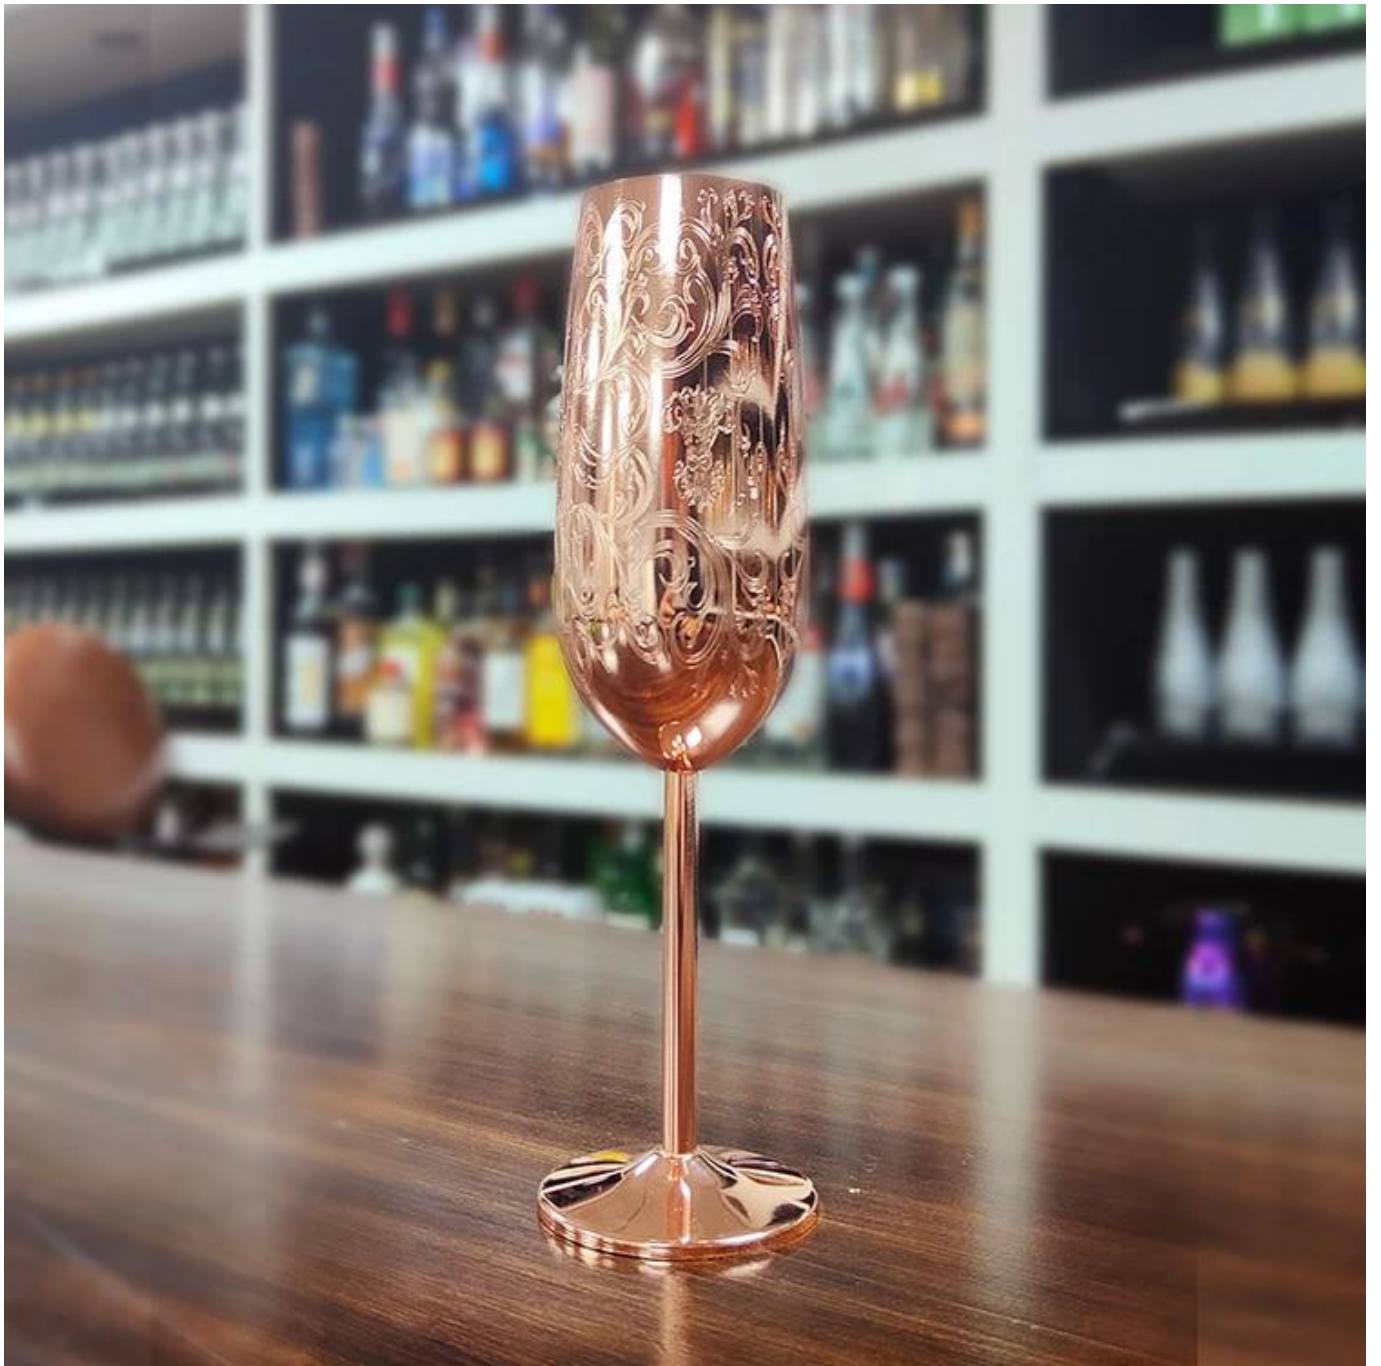

Предметы	Stainless Steel Wine Cup Champagne Glasses
Описание	With this wine goblet in your hand, you will feel exquisite and can drown out all the noises of the day. Enjoying wine at the end of the day with utmost peace and pure classy wine cups is a feeling all of you must be looking forward to, occasionally. And, with these classic wine goblets, you are sure to feel that way!
Материал	Нержавеющая сталь
Цвет	According to your requirements
МОQ	1000piece
Sample lead time	3-5 days
Упаковка	White box/color box
Bulk lead time	30 days after sample approval
Условия оплаты	T/T
Export port	FOB Shenzhen
OEM/ODM	1) Customized designs, materials, size, colors available 2) Free design service provided by our RD departmet
LOGO processing	Decal logo, Laser logo, Etching logo, Silk printing logo, Debossed logo, Embossed logo
телефон	0755-33221366