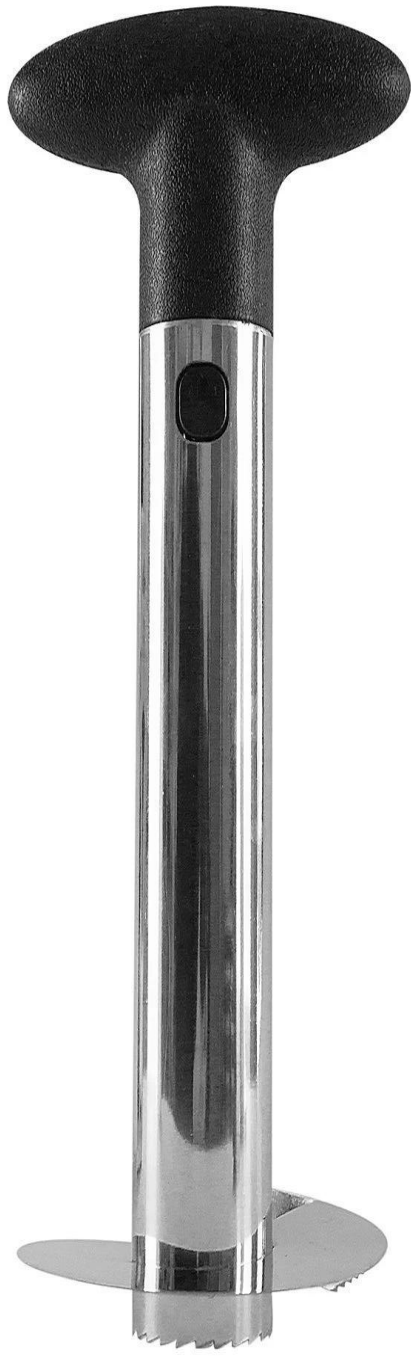

Items	Steel Pineapple Peeler Stem Remover Blades
Material	Stainless Steel
Features	<p>FAST & SIMPLE - Peels, cores, and slices an entire pineapple in seconds.</p> <ul style="list-style-type: none"> • EXCELLENT QUALITY - Made from durable, stylish stainless steel with a medium-sized blade. • SLICE AS YOU PREFER - Create one slice at a time or cut up the whole fruit at once. • PERFECT SLICE EVERYTIME - Makes perfectly-shaped rings; preserves shell intact to use as a bowl. Ideal for a hostess gift or for tropically themed parties.
Color	According to your requirements
MOQ	1000sets
Sample lead time	3-5 days
Packing	White box/color box
Bulk lead time	30 days after sample approval
Payment terms	T/T
Export port	FOB Shenzhen
OEM/ODM	1) Customized designs, materials, size, colors available 2) Free design service provided by our RD departmet
LOGO processing	Decal logo, Laser logo, Etching logo, Silk printing logo, Debossed logo, Embossed logo
Telephone	0755-33221366 33221399

4. Q: Country of origin

A: Steel Pineapple Peeler Stem Remover Blades come from: [Stainless Steel Measuring Spoon factory, China Measuring Spoon factory](#)