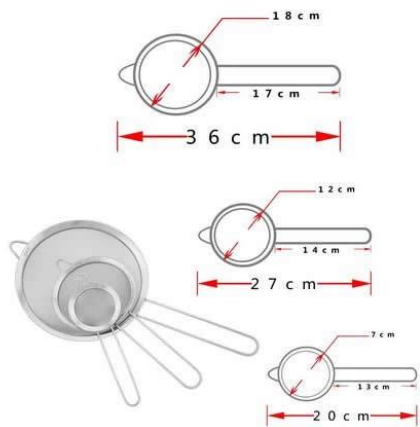

Items	Stainless Steel Fine Tea Mesh Strainer Colander Sieve with Handle for Kitchen set of 3
Material	Stainless Steel
Features	Stainless steel durable-built for endurance and longevity Rust-resistant material will last over time Dishwasher safe,very easy to hand clean, resting ring to hook over pots or bowls, convenient double handle that provides a secure grip Hanging/support loops for hands-free straining
Color	According to your requirements
MOQ	1000sets
Sample lead time	3-5 days
Packing	White box/color box
Bulk lead time	30 days after sample approval
Payment terms	T/T
Export port	FOB Shenzhen
OEM/ODM	1) Customized designs, materials, size, colors available 2) Free design service provided by our RD departmet
LOGO processing	Decal logo, Laser logo, Etching logo, Silk printing logo, Debossed logo, Embossed logo
Telephone	0755-33221366 33221399