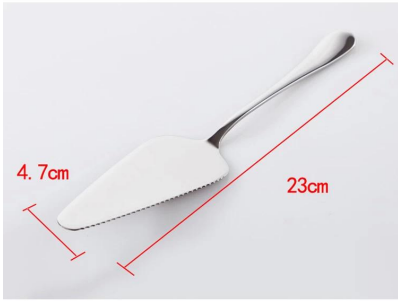

Items	Stainless Steel Pizza Shovel
Material	Stainless Steel
Size	23 cm
Color	According to your requirements
MOQ	1000sets
Sample lead time	3-5 days
Packing	White box/color box
Bulk lead time	30 days after sample approval
Payment terms	T/T
Export port	FOB Shenzhen
OEM/ODM	1) Customized designs, materials, size, colors available 2) Free design service provided by our RD departmet
LOGO processing	Decal logo, Laser logo, Etching logo, Silk printing logo, Debossed logo, Embossed logo
Telephone	0755-33221366 33221399