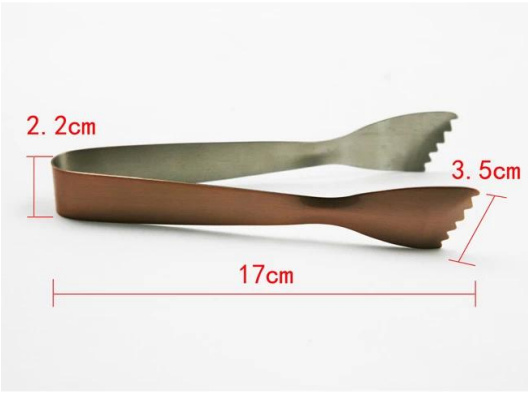

Items	Exquisite Stainless steel coppering Ice Tong
Material	Stainless Steel
Size	17cm
Color	According to your requirements
MOQ	1000sets
Sample lead time	3-5 days
Packing	White box/color box
Bulk lead time	30 days after sample approval
Payment terms	T/T
Export port	FOB Shenzhen
OEM/ODM	1) Customized designs, materials, size, colors available 2) Free design service provided by our RD departmet
LOGO processing	Decal logo, Laser logo, Etching logo, Silk printing logo, Debossed logo, Embossed logo
Telephone	0755-33221366 33221399