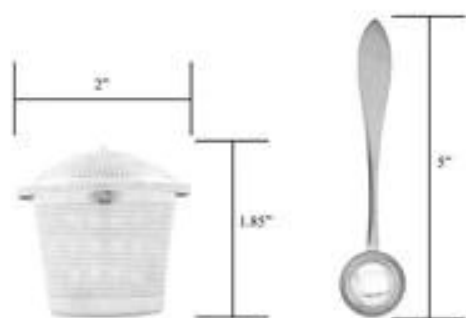

infuser:1.85*2" scoop:L5"

Items	Beautiful Design Stainless Steel Tea Infuser With Tea Scoop and Drip Tray
Material	SS304
Description	Beautiful Design Stainless Steel Tea Infuser With Tea Scoop and Drip Tray Packing□1pc/white box
Size	
Features	<ul style="list-style-type: none"> • Long stainless steel mixing spoon • Ideal for tall cocktail glasses, and mixing in tall cocktail shakers • Blunt end for crushing ingredients • Twisted stem perfect for layered drinks • Dishwasher safe
Color	According to your requirements
MOQ	1000sets
Sample lead time	3-5 days
Packing	White box/color box
Bulk lead time	30 days after sample approval
Payment terms	T/T
Export port	FOB Shenzhen
OEM/ODM	1) Customized designs, materials, size, colors available 2) Free design service provided by our RD departmet
LOGO processing	Decal logo, Laser logo, Etching logo, Silk printing logo, Debossed logo, Embossed logo
Telephone	0755-33221366 33221399