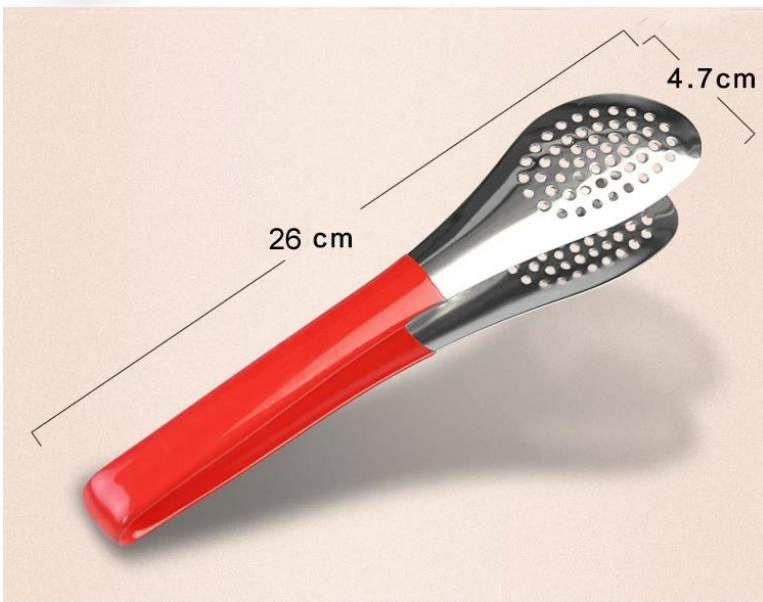

000000.00 00
 000000.00 00 00 00 00 00
 000000.00 00 00 00

01 product details **E-BON**

00	000000 00 00 0
00	000000 00
00	26cm
00	00 0000 00
MOQ	1000 00
00 00 00	3-5 0
00	0000 00 / 00 00
00 00 00	00 00 0 30 0
00 00	0 / T0
00 00	FOB 00
OEM / ODM	1) 0000 0000 0000 0000, 00, 00, 0000 00 2) RD departmet 00 00000 00 0000 0000
00 00	00 00, 0000 00, 00 00, 00 00 00, Debossed 00, 00 00
00	0755-33221366 33221399

02 product image **E-BON**

000

000 1

000 2

0

0

0

1. Q : 000 000 E-BON 000 000 0 0000?