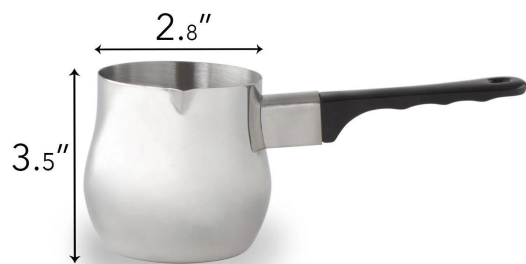

01 product details E-BON

00	0000 00 000000 00 00000 0 00 00 00
00	000000 00 304
00	00 : 0000 0 000000 00 00 00 0 00 00 00 00 : 3.5 * 2.8 00 00 : 00 0000 00 : VKING 00 : 0000, 00 00
00	00 0000 00
MOQ	1000 00
00 00 00	3-5 0
00	0000 00 / 00 00
00 00 00	00 00 0 30 0
00 00	0 / T0
00 00	FOB 00
OEM / ODM	1) 0000 0000 00000 0000, 00, 00, 0000 00 2) RD departmet00 00000 00 0000 0000
00 00	00 00, 0000 00, 00 00, 00 00 00, Debossed 00, 00 00
00	0755-33221366 33221399

02 product image E-BON