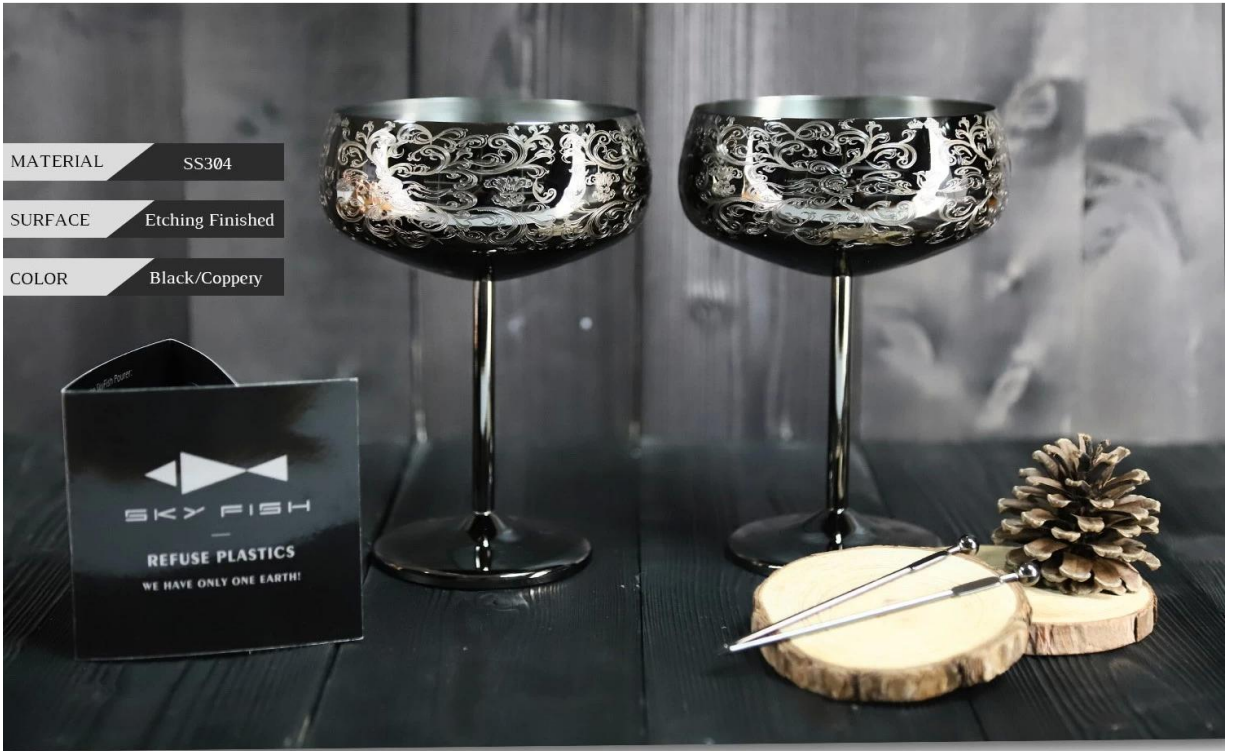

STAINLESS STEEL

ETCHING MARTINI COCKTAIL GLASSES

MATERIAL SS304

SURFACE Etching Finished

COLOR Black/Coppery

ETCHING MARTINI COCKTAIL GLASSES

(COPPERY/SILVER)

classy and sleek

The stainless steel martini glasses in SKYFISH are quite dainty. You are sure to love and embrace the way in which they are etched with intricate and authentic baroque engravings. The design simply takes you back to the golden age of noblemen.

PRODUCT SIZE

10.2CM

16.5CM

CAL:10.2CM

HEIGHT:16.5CM

WEIGHT:153G

These martini goblets, with their historic element, will meet your caliber and excellence and enhance your family taste.

PRODUCT DISPLAY

1. **304 STAINLESS STEEL:** these 304 stainless steel martini glasses can hold up to 6 ounces each, they are a perfect replacement for the perfect martini glass/plastic cocktail glass.

2. **Unique design:** The black-plated surface of the Dark Knight series uses an etched pattern to take you back to medieval Europe and bring out your hero.