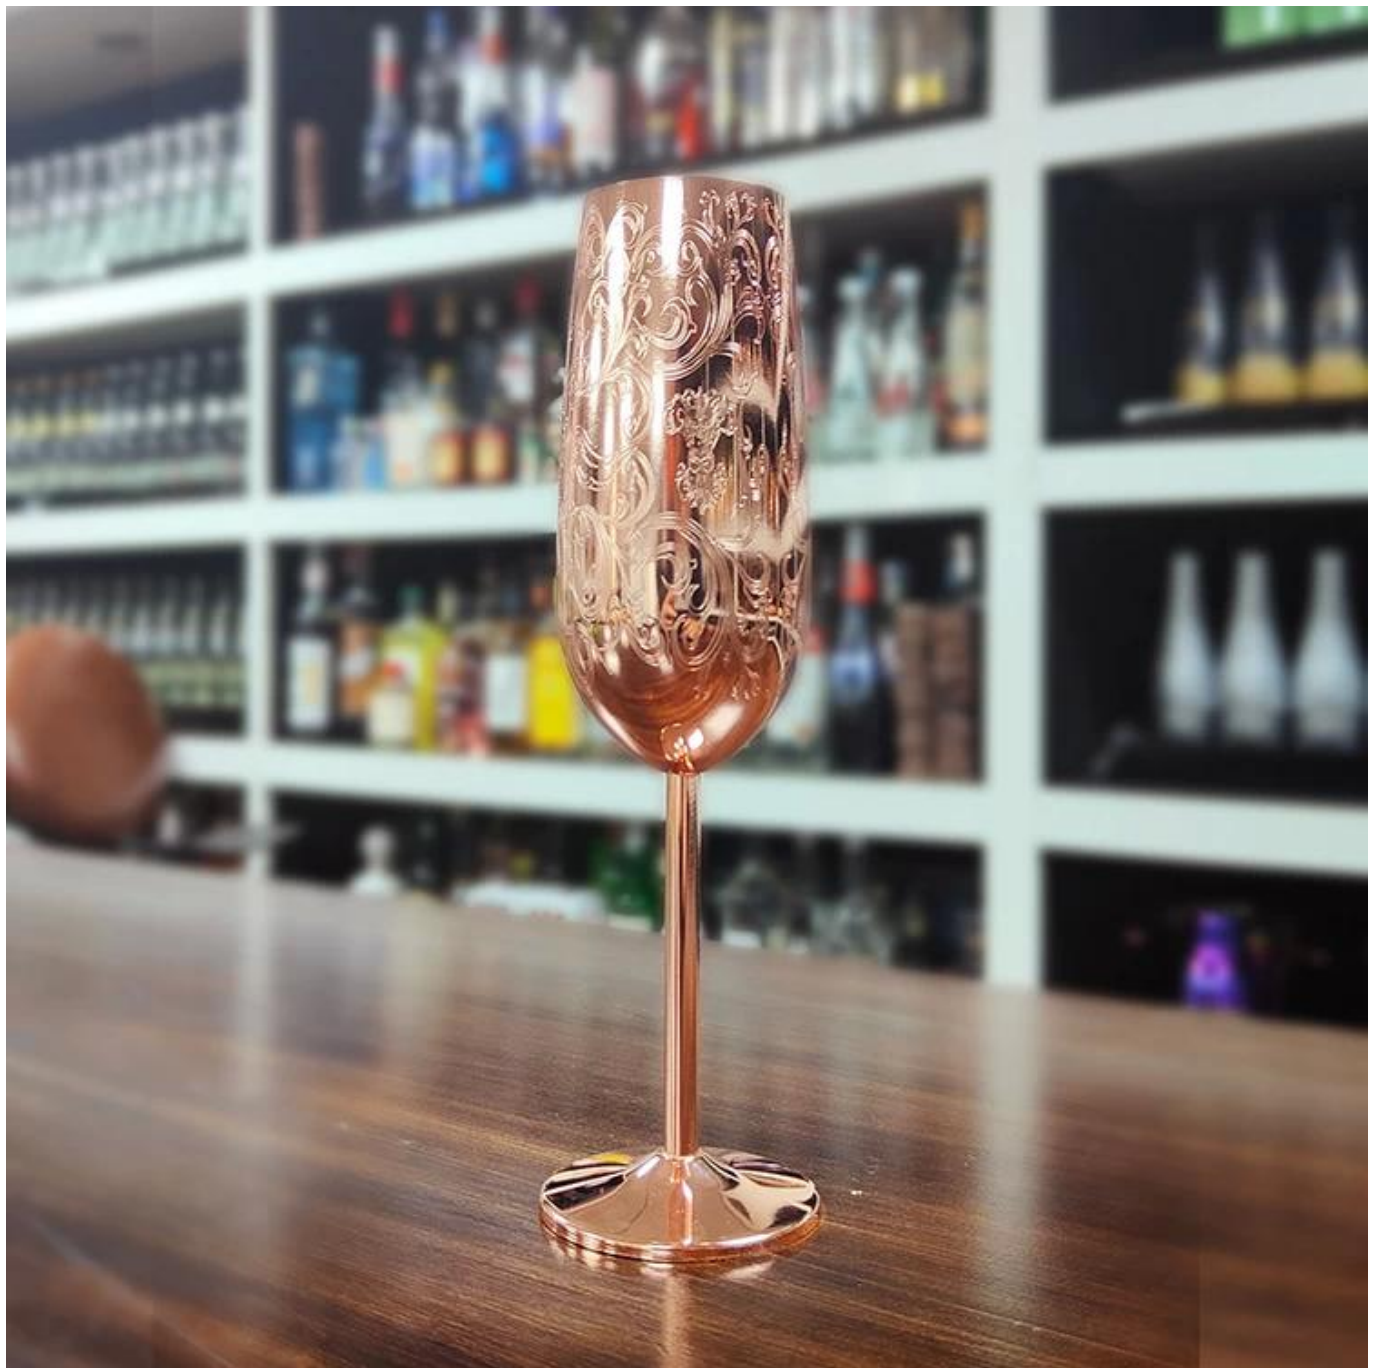

Elementi	Stainless Steel Wine Cup Champagne Glasses
Descrizione	With this wine goblet in your hand, you will feel exquisite and can drown out all the noises of the day. Enjoying wine at the end of the day with utmost peace and pure classy wine cups is a feeling all of you must be looking forward to, occasionally. And, with these classic wine goblets, you are sure to feel that way!
Materiale	Acciaio inossidabile
Colore	According to your requirements
MOQ	1000piece
Sample lead time	3-5 days
Imballaggio	White box/color box
Bulk lead time	30 days after sample approval
Termini di pagamento	T/T
Export port	FOB Shenzhen
OEM/ODM	1) Customized designs, materials, size, colors available 2) Free design service provided by our RD departmet
LOGO processing	Decal logo, Laser logo, Etching logo, Silk printing logo, Debossed logo, Embossed logo
Telefono	0755-33221366