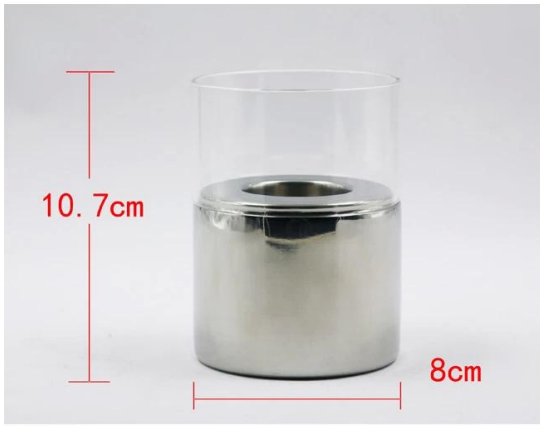

Items	Stainless steel glass candle holder Table decoration
Material	Stainless Steel
Size	8*10.7cm
Color	According to your requirements
MOQ	1000sets
Sample lead time	3-5 days
Packing	White box/color box
Bulk lead time	30 days after sample approval
Payment terms	T/T
Export port	FOB Shenzhen
OEM/ODM	1) Customized designs, materials, size, colors available 2) Free design service provided by our RD departmet
LOGO processing	Decal logo, Laser logo, Etching logo, Silk printing logo, Debossed logo, Embossed logo
Telephone	0755-33221366 33221399