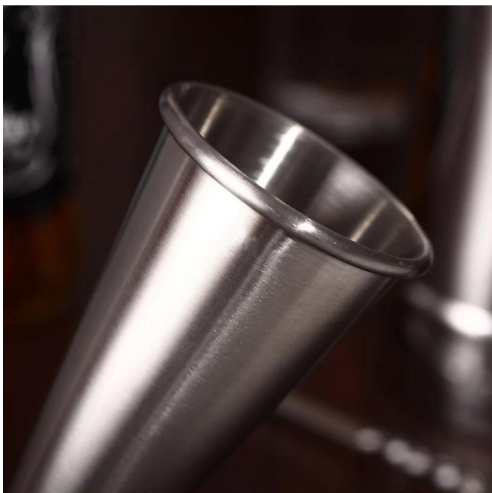

|                  |   |
|------------------|---|
| Items            | Stainless Steel Jigger  |
| Description      | This fabulous jigger is the perfect addition to any bar, made from stainless steel, it features a 1 ounce measurement on one side and a 2 ounce measurement on the other. Great for mixing the perfect cocktail. Dishwasher safe. |
| Material         | Stainless Steel   |
| Color            | According to your requirements  |
| MOQ              | 1000sets  |
| Sample lead time | 3-5 days  |
| Packing          | White box/color box   |
| Bulk lead time   | 30 days after sample approval   |
| Payment terms    | T/T   |
| Export port      | FOB Shenzhen  |
| OEM/ODM          | 1) Customized designs, materials, size, colors available<br>2) Free design service provided by our RD departmet   |
| LOGO processing  | Decal logo, Laser logo, Etching logo, Silk printing logo, Debossed logo, Embossed logo  |
| Telephone        | 0755-33221366 33221399  |