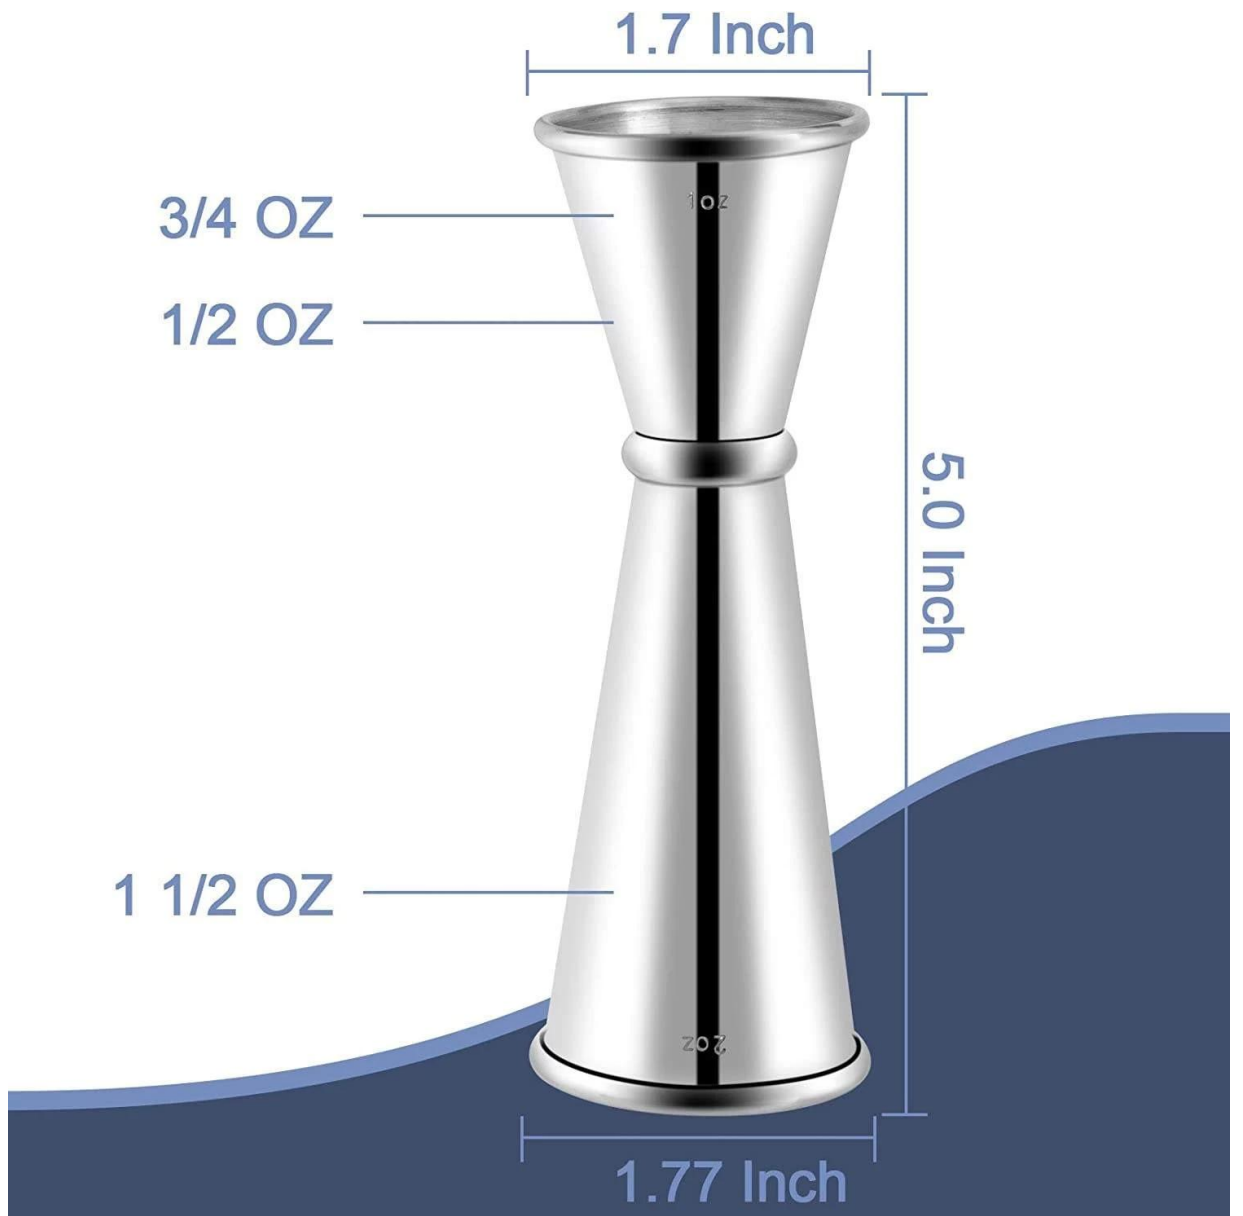

| | |
|------------------|---|
| Items | Stainless Steel Japanese Food Grade 30/60 Cocktail Jigger |
| Description | This fabulous jigger is the perfect addition to any bar, made from stainless steel, it features a 1 ounce measurement on one side and a 2 ounce measurement on the other. Great for mixing the perfect cocktail. Dishwasher safe. |
| Material | Stainless Steel |
| Color | According to your requirements |
| MOQ | 1000sets |
| Sample lead time | 3-5 days |
| Packing | White box/color box |
| Bulk lead time | 30 days after sample approval |
| Payment terms | T/T |
| Export port | FOB Shenzhen |
| OEM/ODM | 1) Customized designs, materials, size, colors available 2) Free design service provided by our RD departmet |
| LOGO processing | Decal logo, Laser logo, Etching logo, Silk printing logo, Debossed logo, Embossed logo |
| Telephone | 0755-33221366 33221399 |