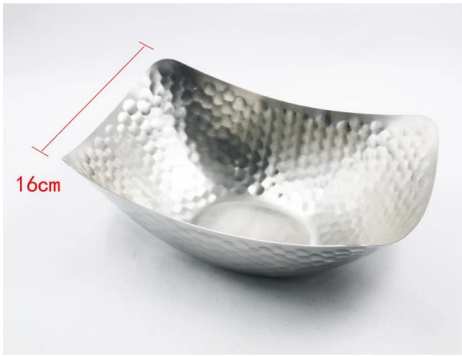

Items	stainless steel fruit trays
Material	Stainless Steel
Features	<p>Use: Food Material: Metal Metal Type: Stainless Steel Feature: Eco-Friendly Place of Origin: Guangdong, China (Mainland) Brand Name: V-KING Model Number: EB-GL38 Size: 29.4*6.8CM Pcs/ctn:: 12 Carton Meas(cm):: 32X52X46CM Packing: 1pc/white box Color: According to your requirements MOQ: 1000pcs Material:: Stainless steel Export port: FOB Shenzhen Payment terms: T/T LOGO processing: Decal , Laser , Etching , Silk printing , Debossed logo, Embossed logo</p>
Color	According to your requirements
MOQ	1000sets
Sample lead time	3-5 days
Packing	White box/color box
Bulk lead time	30 days after sample approval
Payment terms	T/T
Export port	FOB Shenzhen
OEM/ODM	<p>1) Customized designs, materials, size, colors available 2) Free design service provided by our RD departmet</p>
LOGO processing	Decal logo, Laser logo, Etching logo, Silk printing logo, Debossed logo, Embossed logo
Telephone	0755-33221366 33221399