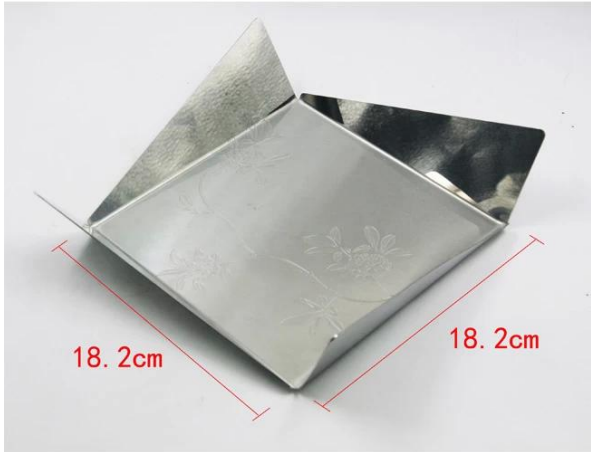

Items	Unique design Stainless steel fruit plate fruit basket
Material	Stainless Steel
Size	18.2*18.2*6cm
Color	According to your requirements
MOQ	1000sets
Sample lead time	3-5 days
Packing	White box/color box
Bulk lead time	30 days after sample approval
Payment terms	T/T
Export port	FOB Shenzhen
OEM/ODM	1) Customized designs, materials, size, colors available 2) Free design service provided by our RD departmet
LOGO processing	Decal logo, Laser logo, Etching logo, Silk printing logo, Debossed logo, Embossed logo
Telephone	0755-33221366 33221399