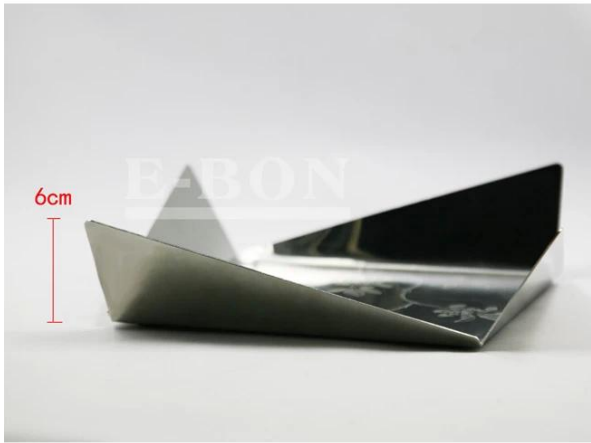

Items	Unique design Stainless steel fruit plate fruit basket
Material	Stainless Steel
Size	18.2*18.2*6cm
Color	According to your requirements
MOQ	1000sets
Sample lead time	3-5 days
Packing	White box/color box
Bulk lead time	30 days after sample approval
Payment terms	T/T
Export port	FOB Shenzhen
OEM/ODM	1) Customized designs, materials, size, colors available 2) Free design service provided by our RD departmet
LOGO processing	Decal logo, Laser logo, Etching logo, Silk printing logo, Debossed logo, Embossed logo
Telephone	0755-33221366 33221399