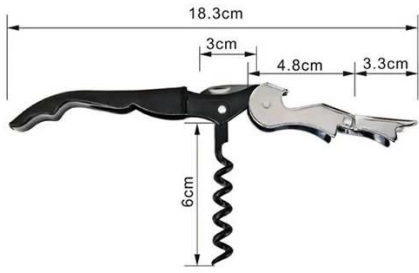

Items	Sea horse Corkscrews
Material	Stainless Steel
Size	length 12cm; width 2cm; thick 1cm (when folded)
Color	According to your requirements
MOQ	1000sets
Sample lead time	3-5 days
Packing	White box/color box
Bulk lead time	30 days after sample approval
Payment terms	T/T
Export port	FOB Shenzhen
OEM/ODM	1) Customized designs, materials, size, colors available 2) Free design service provided by our RD departmet
LOGO processing	Decal logo, Laser logo, Etching logo, Silk printing logo, Debossed logo, Embossed logo
Telephone	0755-33221366 33221399